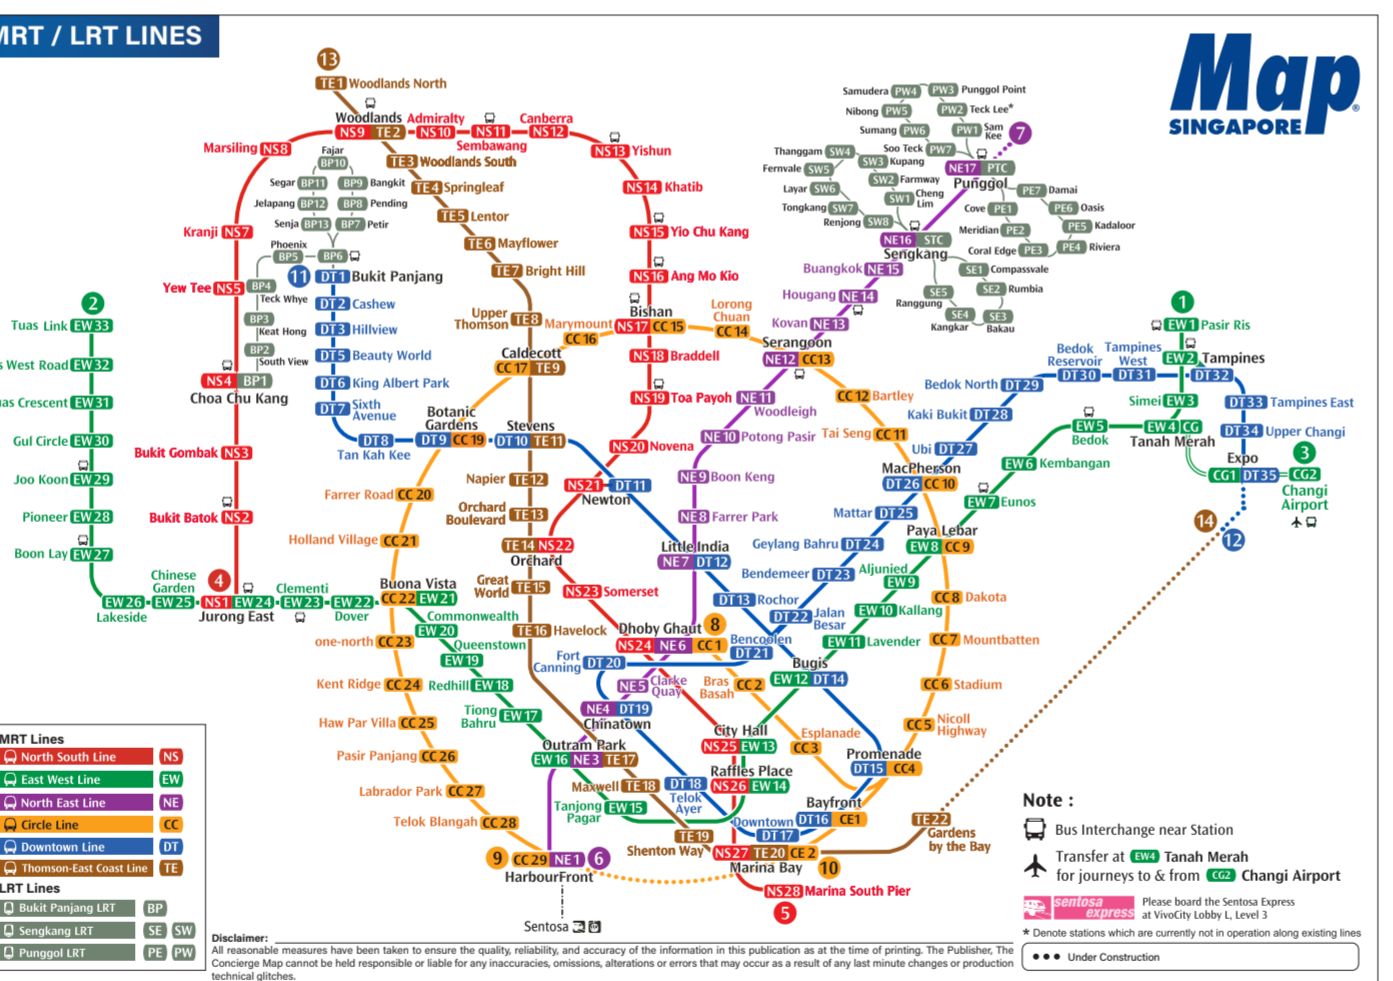

FRIN CAR VALET SERVICES PRIVATE LIMITED

FOCSENTOSA
A truly Mediterranean Experience
Restaurant & Beach Club
inspired by Barcelona's world-famous beach culture

170 Tanjong Beach Walk, #08943 Sentosa Singapore | +65 6106 1102 | www.focsentosa.com

Published by: The Concierge Map®

Map OF THE CITY

LES CLEFS D'OR SINGAPORE MEMBERS

- MR SURESH SINGH - CARLTON CITY HOTEL SINGAPORE
- MR MOHAMMAD FASLE - CONRAD CENTENNIAL SINGAPORE
- MR ZULKIFLI ABDUL RAHIM - CONRAD CENTENNIAL SINGAPORE
- MR MOHD ZAKI - DUSIT THANI LAGUNA SINGAPORE
- MS JESSLYN CHONG - HOTEL ORA
- MR MUZAFFAR AZRIN - FOUR SEASONS HOTEL SINGAPORE
- MR MUHAMMAD FAISAL BIN A RAHIM - GRAND HYATT SINGAPORE
- MR AZMAN TAIB - HOTEL MICHAEL
- MS LYNN RAZAK - INTERCONTINENTAL SINGAPORE
- MR MUHAMMAD ARIFFIN KEDEK - MANDARIN ORIENTAL SINGAPORE
- MS DEBORAH DE COSTA - MARINA BAY SANDS HOTEL SINGAPORE
- MR XAVIER KOK - MARINA BAY SANDS HOTEL SINGAPORE
- MR MUHAMMAD HAFIDZ KAMARUZAMAN - MARINA BAY SANDS HOTEL SINGAPORE
- MR BERNARD THESEIRA - OASIS RESORT SENTOSA
- MR AKTAR ALI BIN IBRAHIM - ORCHARD HOTEL SINGAPORE
- MR MAZELAN MOHD ALI - ORCHARD HOTEL SINGAPORE
- MS SHANG YINGZI - QUINCY HOTEL SINGAPORE
- MR JIMMY PAN - PAN PACIFIC SINGAPORE
- MR AZMAN BIN MANSOR - PARKROYAL COLLECTION MARINA BAY
- MR MUHAMMAD ALI RAHMANULLAH - PARKROYAL COLLECTION MARINA BAY
- MR MUHAMMAD SYAHIR - PARKROYAL COLLECTION PICKERING
- MR SAM OSMAN - PARKROYAL ON BEACH ROAD
- MR MOHD HAFIZ SAMAT - RAFFLES HOTEL SINGAPORE
- MR SHERMANN ANG - RAFFLES HOTEL SINGAPORE
- MR SYED MUSADDIQ - RAFFLES HOTEL SINGAPORE
- MR ROSLEE SUKAR - RAFFLES HOTEL SINGAPORE
- MR HENRY NENG - RAMADA AND DAYS HOTELS SINGAPORE AT ZHONGSHAN
- MS LINA LIM - RAMADA AND DAYS HOTELS SINGAPORE AT ZHONGSHAN
- MR RAJAGOPAL RAJUMAR - SHANGRI-LA HOTEL SINGAPORE
- MR REDZUAN MOHAMED - SHANGRI-LA RASA SENTOSA
- MR MUHD ABID - SOTHEL SINGAPORE CITY CENTRE
- MR SHAHARI MOHSEN - ST. REGIS SINGAPORE
- MS EDDY TAN - SWISSOTEL THE STAMFORD
- MS DESIREE ONG - SWISSOTEL THE STAMFORD
- MR ROSZEL MAROP - THE CAPITOL KEMPKINSKI HOTEL SINGAPORE
- MS LYDIA TANG - THE CAPITOL KEMPKINSKI HOTEL SINGAPORE
- MR ALI ALSAGOFF - THE FULLERTON BAY HOTEL SINGAPORE
- MR RAFI PATANI - THE FULLERTON HOTEL SINGAPORE
- MR KARIKALAN - THE FULLERTON HOTEL SINGAPORE
- MR ADAM TEO - THE RITZ CARLTON MILLENNIA SINGAPORE
- MR SITUAH SHAARI - VOCO ORCHARD SINGAPORE

E 1 Asia Holdings Pte Ltd
Your Prestigious Limousine Provider
E 1 Asia Valet Services
Your Only Valet Service Solution

PROVIDING MOBILE HEALTHCARE SERVICES IN THE COMFORT OF YOUR RESIDENCE

OUR SERVICES:

- Mobile PCR/ART Swab
- Home Care Services
- Tele & On-Site Consultation
- Home Health screening
- Overseas Medical Concierge
- Private Ambulance Service

WWW.BCH-ART.SG | sales@bch-art.sg | +65 85927272

No. 33 Ubi Ave 3 Vertex Tower B #03-12 Singapore 408868
Email: info@e1asia.com.sg
Web: www.e1asia.com.sg
Tel: +65 9029 9890 Fax: +65 6224 0947