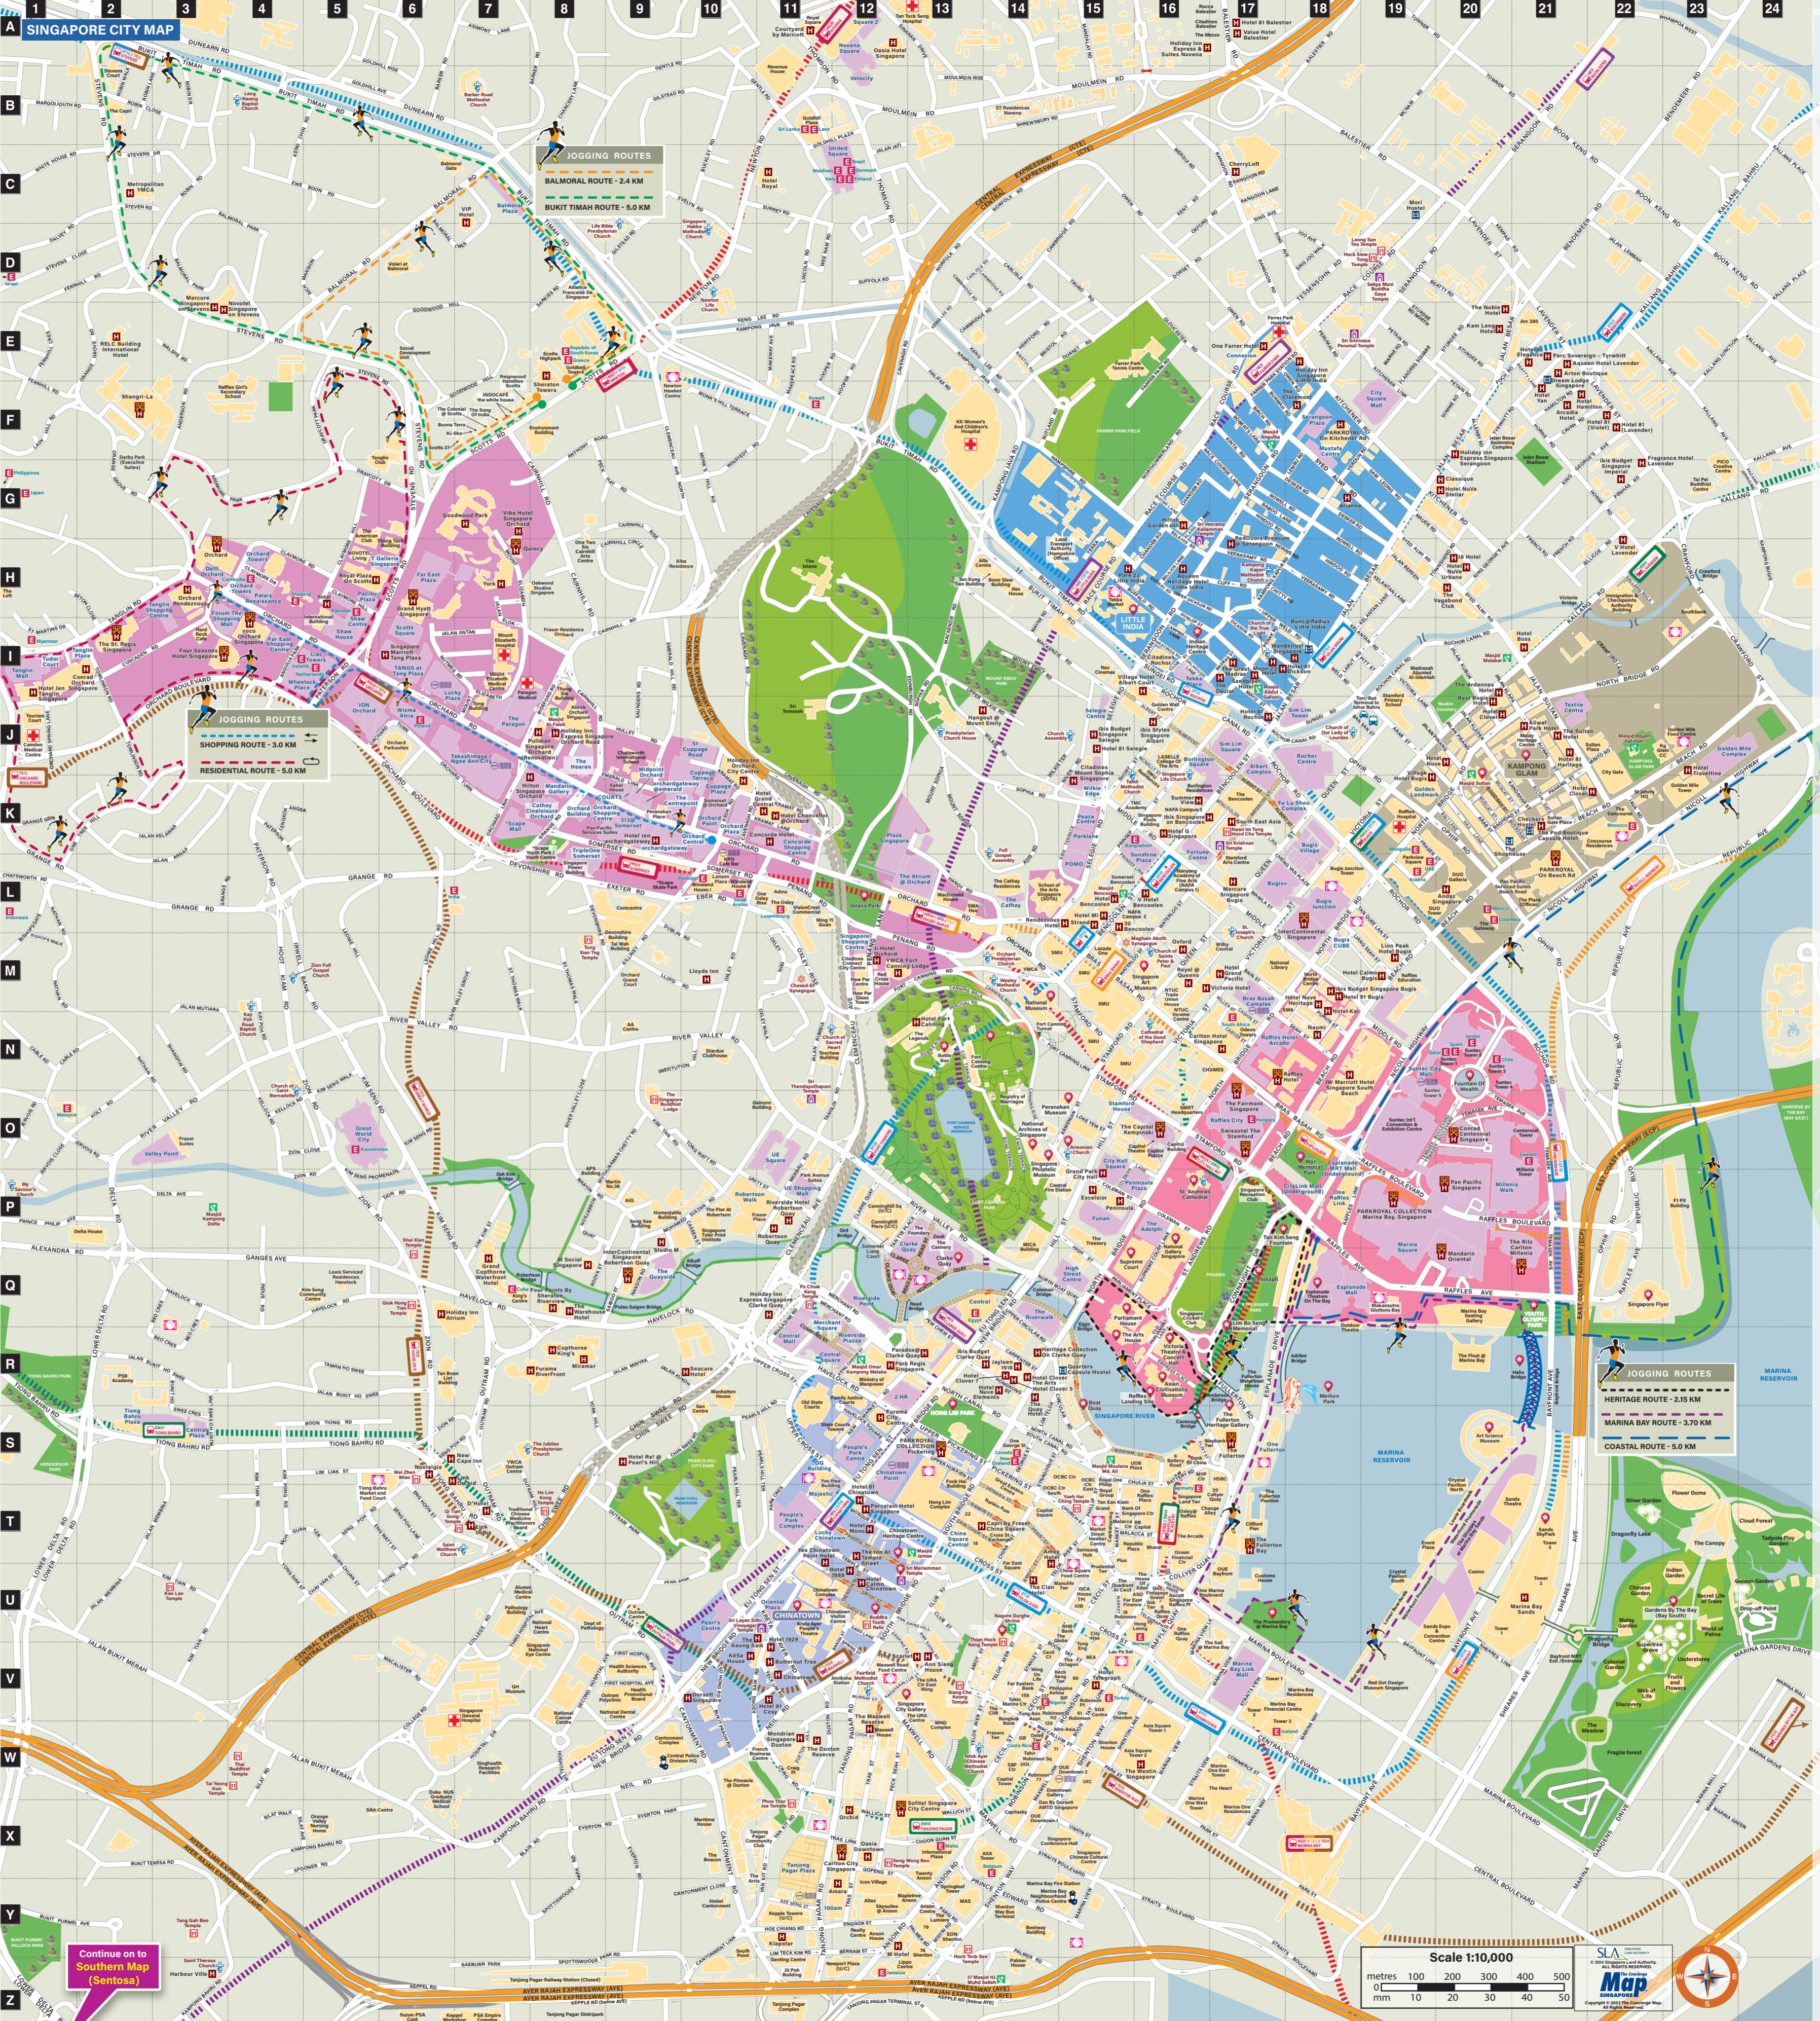

PLACES OF INTEREST

Ethnic Enclaves

Arab Street	K20	Raffles Landing Site	R16
Chinatown	L19	Tan Kim Seng Fountain	P17
Kampong Glam	L20	Wu Manohar Chulan	P18
Little India	L19		

About Singapore

National Archives of Singapore	O14
Singapore City Gallery	V12
Parliament House	O15
Singapore City Gallery	O15
The Parliament Building	O17

Gardens & Parks

Gardens by the Bay	L23
Fortress of the Sea	L14
Fortress of the Sea	L14
Fortress of the Sea	L14
Fortress of the Sea	L14
Fortress of the Sea	L14

Museums

Art Science Museum	S20
Asian Civilisation Museum	L19
Chinatown Heritage Centre	L12
National Museum	M14
Singapore Art Museum	L19
Singapore Maritime Museum	L19
The Salleh Herbarium Gallery	S17

Theatres

Esplanade - Theatres On The Bay	R16
The Arts Theatre & Concert Hall	R16
Victoria Theatre & Concert Hall	R16

Riverside Enclaves

Battle Box	N13
Clarke Quay	R17
Clarke Quay	R17

HOTELS

21 Somerset	L15
Amara Singapore	X12
Capella Hotel Singapore	X12
Carlton City Hotel Singapore	X12
Capella Hotel Singapore	X12
Chinatown Hotel	V11
Chinatown Hotel	V11
Chinatown Hotel	V11
Chinatown Hotel	V11
Chinatown Hotel	V11

SHOPPING CENTRES

Parsons	X15
Peace Centre	X15
Peace Centre	X15
Peace Centre	X15
Peace Centre	X15
Peace Centre	X15

JISHO

LeisureFrontier
Your Mobility Partner
Provides
Coach Transportation
Limousine Service . Shuttle Service
Aircrew Transfer Service . MICE
City Tours .
Cross Boarder & Tours: Desaru . Malacca . Kuala Lumpur
Outbound Tours: Bintan . Batam . Bali

ERA
REAL ESTATE
IT'S TIME TO INVEST IN SINGAPORE!
Your investment is our Priority.
With our combined experience of over 35 years in Real Estate, you can be assured of a gold class service with us!
We'll ensure a seamless walk through your banking arrangements to furnishing your new home.
Call us anytime for a non-obligatory discussion ...
Clement Yeo (Muhd Afiq)
906 99 906
CEA No: R023935Z
Seri Fatmawati
915 00 968
CEA No: R024537F
www.clementyeo.com
ERA Realty Network Pte Ltd
CEA Licence No: L3002382K
API5962/280622/AdhocMedia