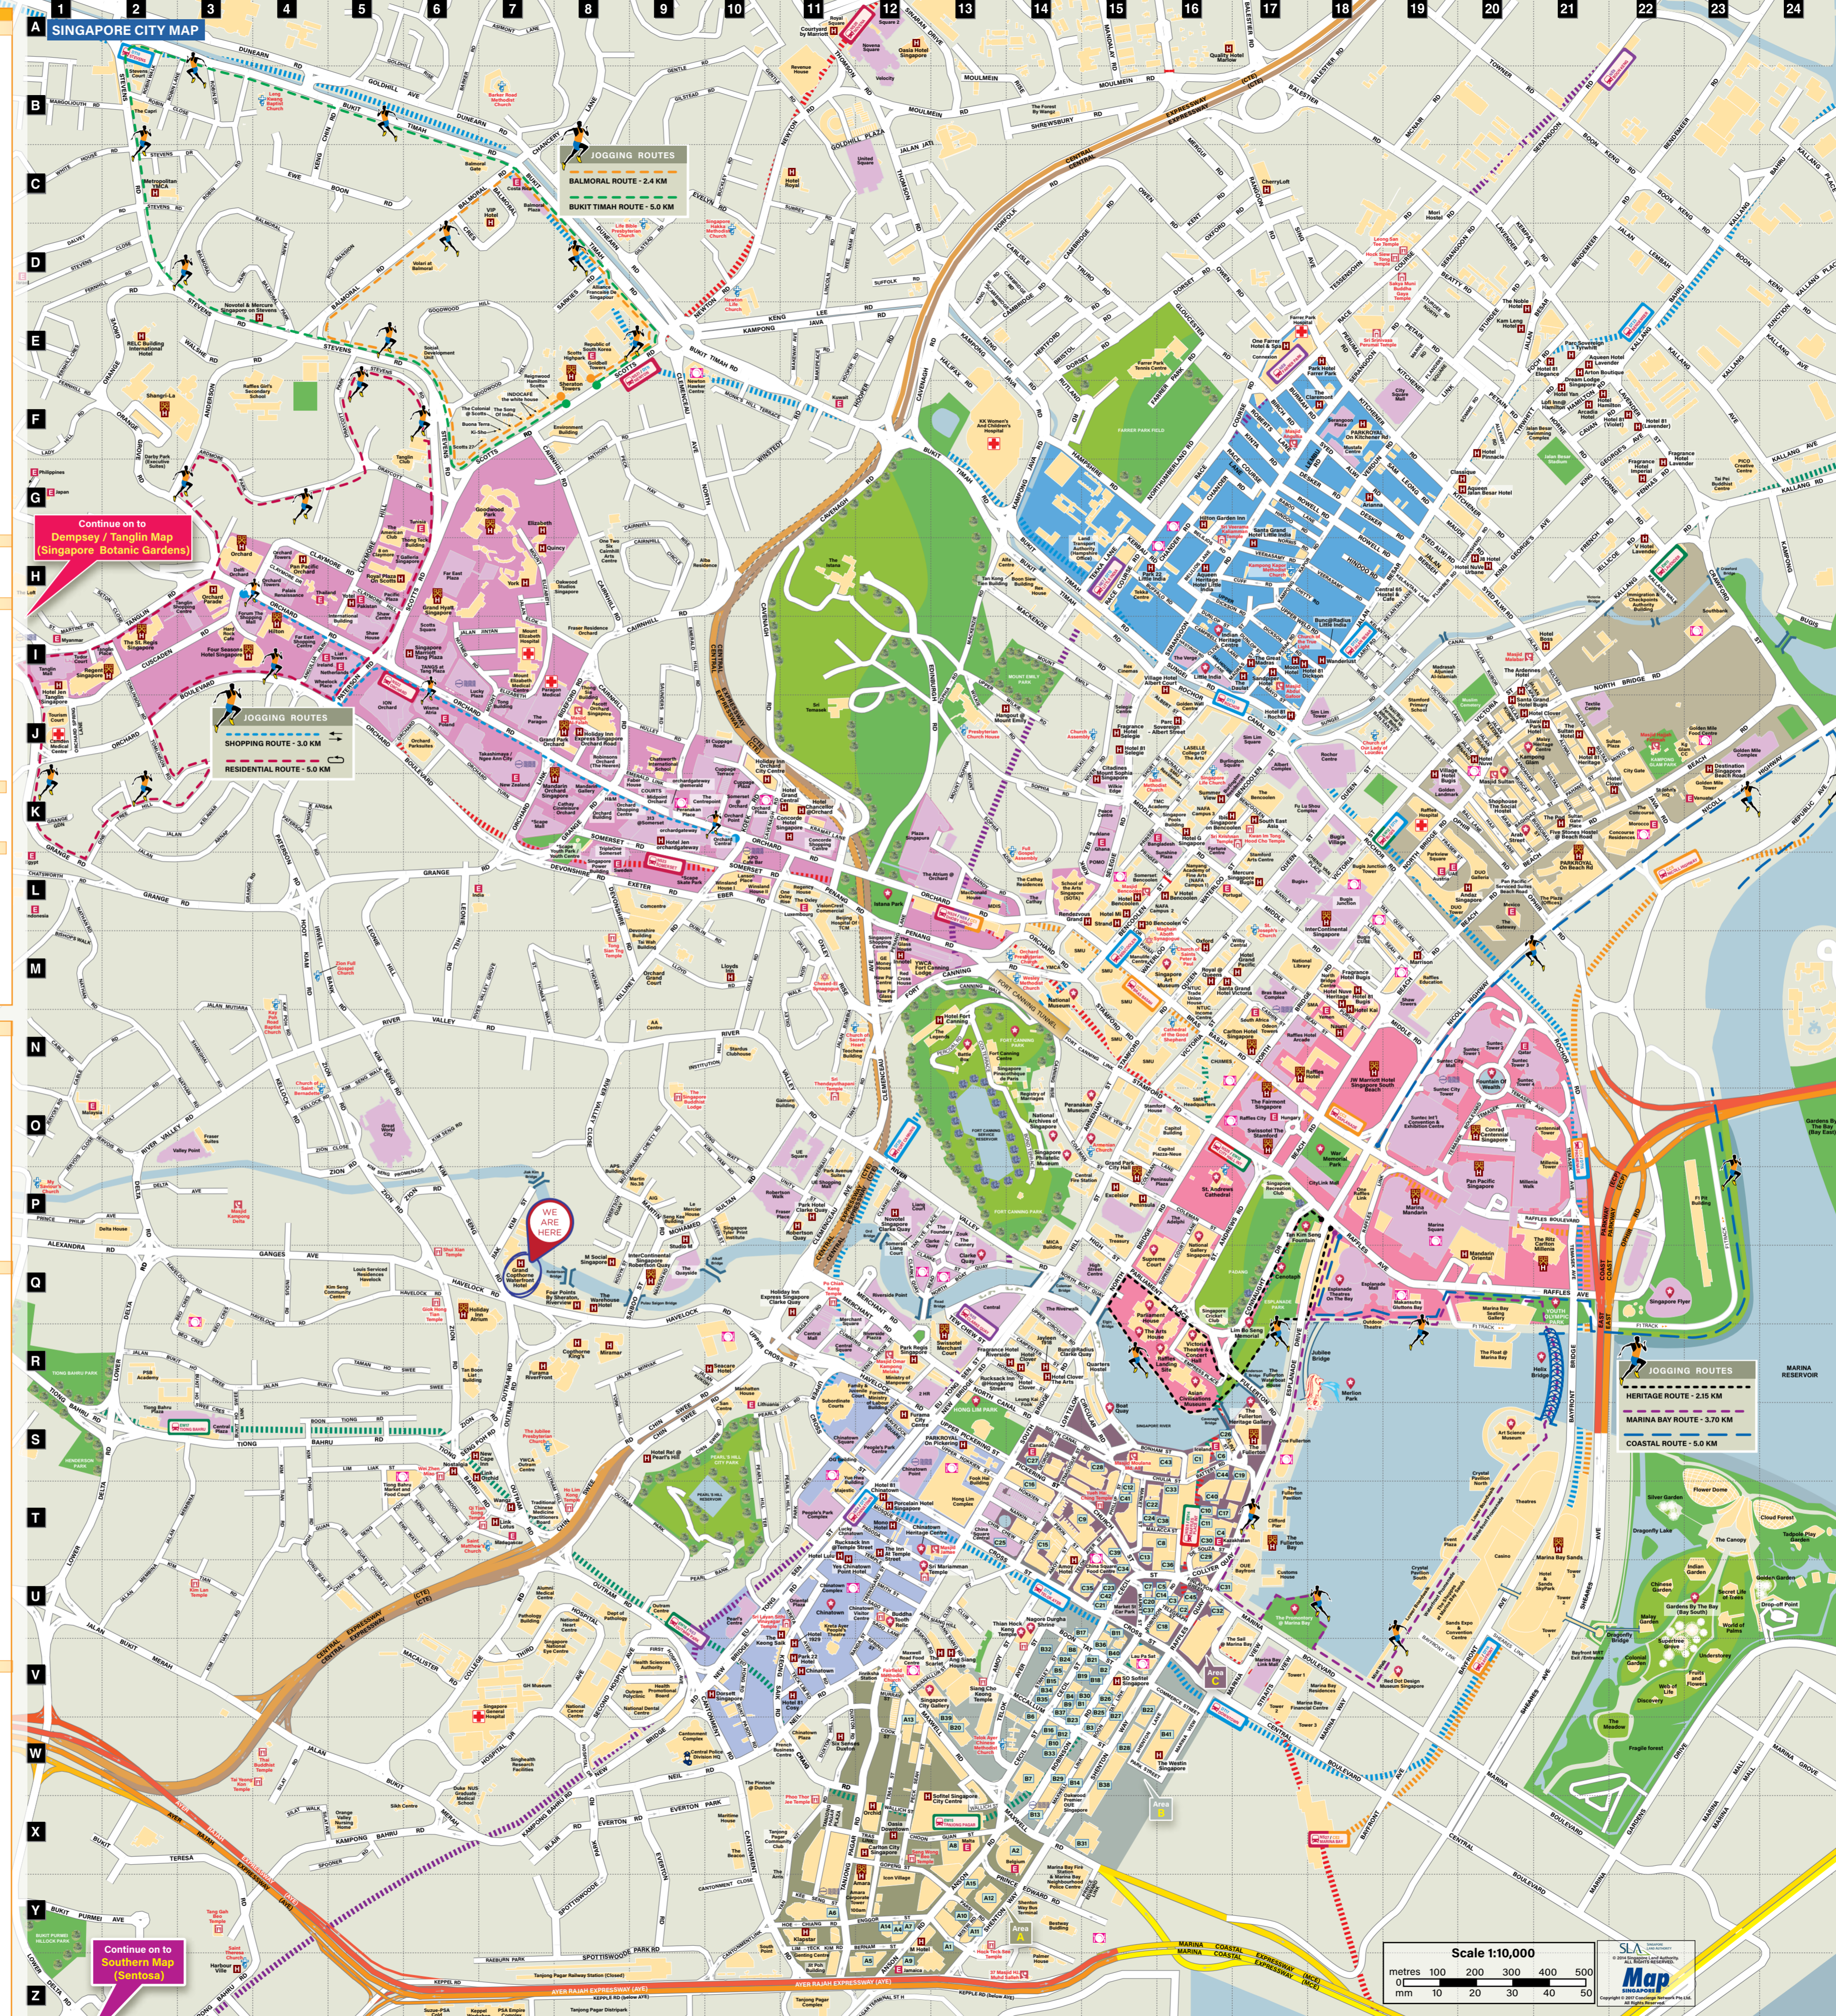

HOTELS

Aria Singapore	H1
Carlton City Singapore	H2
Conrad Centennial Singapore	H3
Four Seasons Hotel Singapore	H4
Grand Copthorne Waterfront Hotel	H5
Grand Hyatt Singapore	H6
Marina Bay Sands	H7
Marriott Singapore	H8
Novotel Singapore	H9
Orchard Hotel	H10
Park Regis Singapore	H11
Raffles Hotel	H12
Sheraton Singapore	H13
Singapore Hotel	H14
Singapore Marriott Hotel	H15
Singapore Sheraton Hotel	H16
Singapore Marriott Hotel	H17
Singapore Sheraton Hotel	H18
Singapore Marriott Hotel	H19
Singapore Sheraton Hotel	H20
Singapore Marriott Hotel	H21
Singapore Sheraton Hotel	H22
Singapore Marriott Hotel	H23
Singapore Sheraton Hotel	H24
Singapore Marriott Hotel	H25
Singapore Sheraton Hotel	H26
Singapore Marriott Hotel	H27
Singapore Sheraton Hotel	H28
Singapore Marriott Hotel	H29
Singapore Sheraton Hotel	H30

SHOPPING CENTRES

313 Somerset	S1
Bugis Junction	S2
Bugis Village	S3
City Square Mall	S4
Clarke Quay	S5
Concourse Shopping Centre	S6
Eastpoint Mall	S7
Far East Shopping Centre	S8
Forum Shopping Centre	S9
Garden City	S10
Garden City Mall	S11
Great World City	S12
Living Point	S13
Lucky Chinatown	S14
Marina Bay Sands	S15
Martins Square	S16
Merchandise Square	S17
Midpoint Orchard	S18
Orchard Road	S19
Orchard Square	S20
Orchard Towers	S21
Orchard Towers	S22
Orchard Towers	S23
Orchard Towers	S24
Orchard Towers	S25
Orchard Towers	S26
Orchard Towers	S27
Orchard Towers	S28
Orchard Towers	S29
Orchard Towers	S30

Resorts World Sentosa
Singapore
a Genting Resort

Come Experience Asia Pacific's Best Integrated Resort

Present this map at our Attraction Ticket Booths to enjoy up to 10% off One-Day Tickets.

Follow us on social media: @rwsentosa.com

8 Sentosa Gateway, Sentosa Island, Singapore 098269

These present this map at any Resorts World Sentosa attraction ticket booth to enjoy the discount. 10% discount is valid for Adult One-Day Tickets, 15% discount is valid for Child One-Day Tickets and 20% discount is valid for Senior One-Day Tickets. Discount is not applicable for Marine Experience Museum, terms and conditions apply.

Prescription Glasses SAME DAY DELIVERY
even for Progressives (Multi-Focals)*

15% Discount* on all Spectacle Frames & Sunglasses plus a welcome gift with this advertisement

Ask your hotel concierge to arrange a FREE Grob ride from your hotel to our optical stores

Optic Point
360 Orchard Rd #01-16/17 International Building Singapore 238689 Tel: 6737 8888

SPEC REPUBLIC
304 Orchard Road #B1-110 Lucky Plaza Singapore 238663 Tel: 6334 7990

Ask your concierge for assistance *T&C apply

WELCOME TO SINGAPORE

RESPONSE SERVICES AND INSPIRED EXPERIENCES

This Grand Copthorne Waterfront Hotel Singapore is proudly produced for you by:

Map Singapore

Disclaimer: All reasonable measures have been taken to ensure the quality, reliability, and accuracy of the information in this publication. In the event of any errors, omissions, alterations or inaccuracies that may occur as a result of any changes in circumstances or production technology changes.

The products and services advertised in this publication are provided under the terms and conditions as determined by the Advertiser. Concierge Network Plus Ltd and Grand Copthorne Waterfront Hotel Singapore cannot be held responsible for any claims made or information presented in the advertisement.