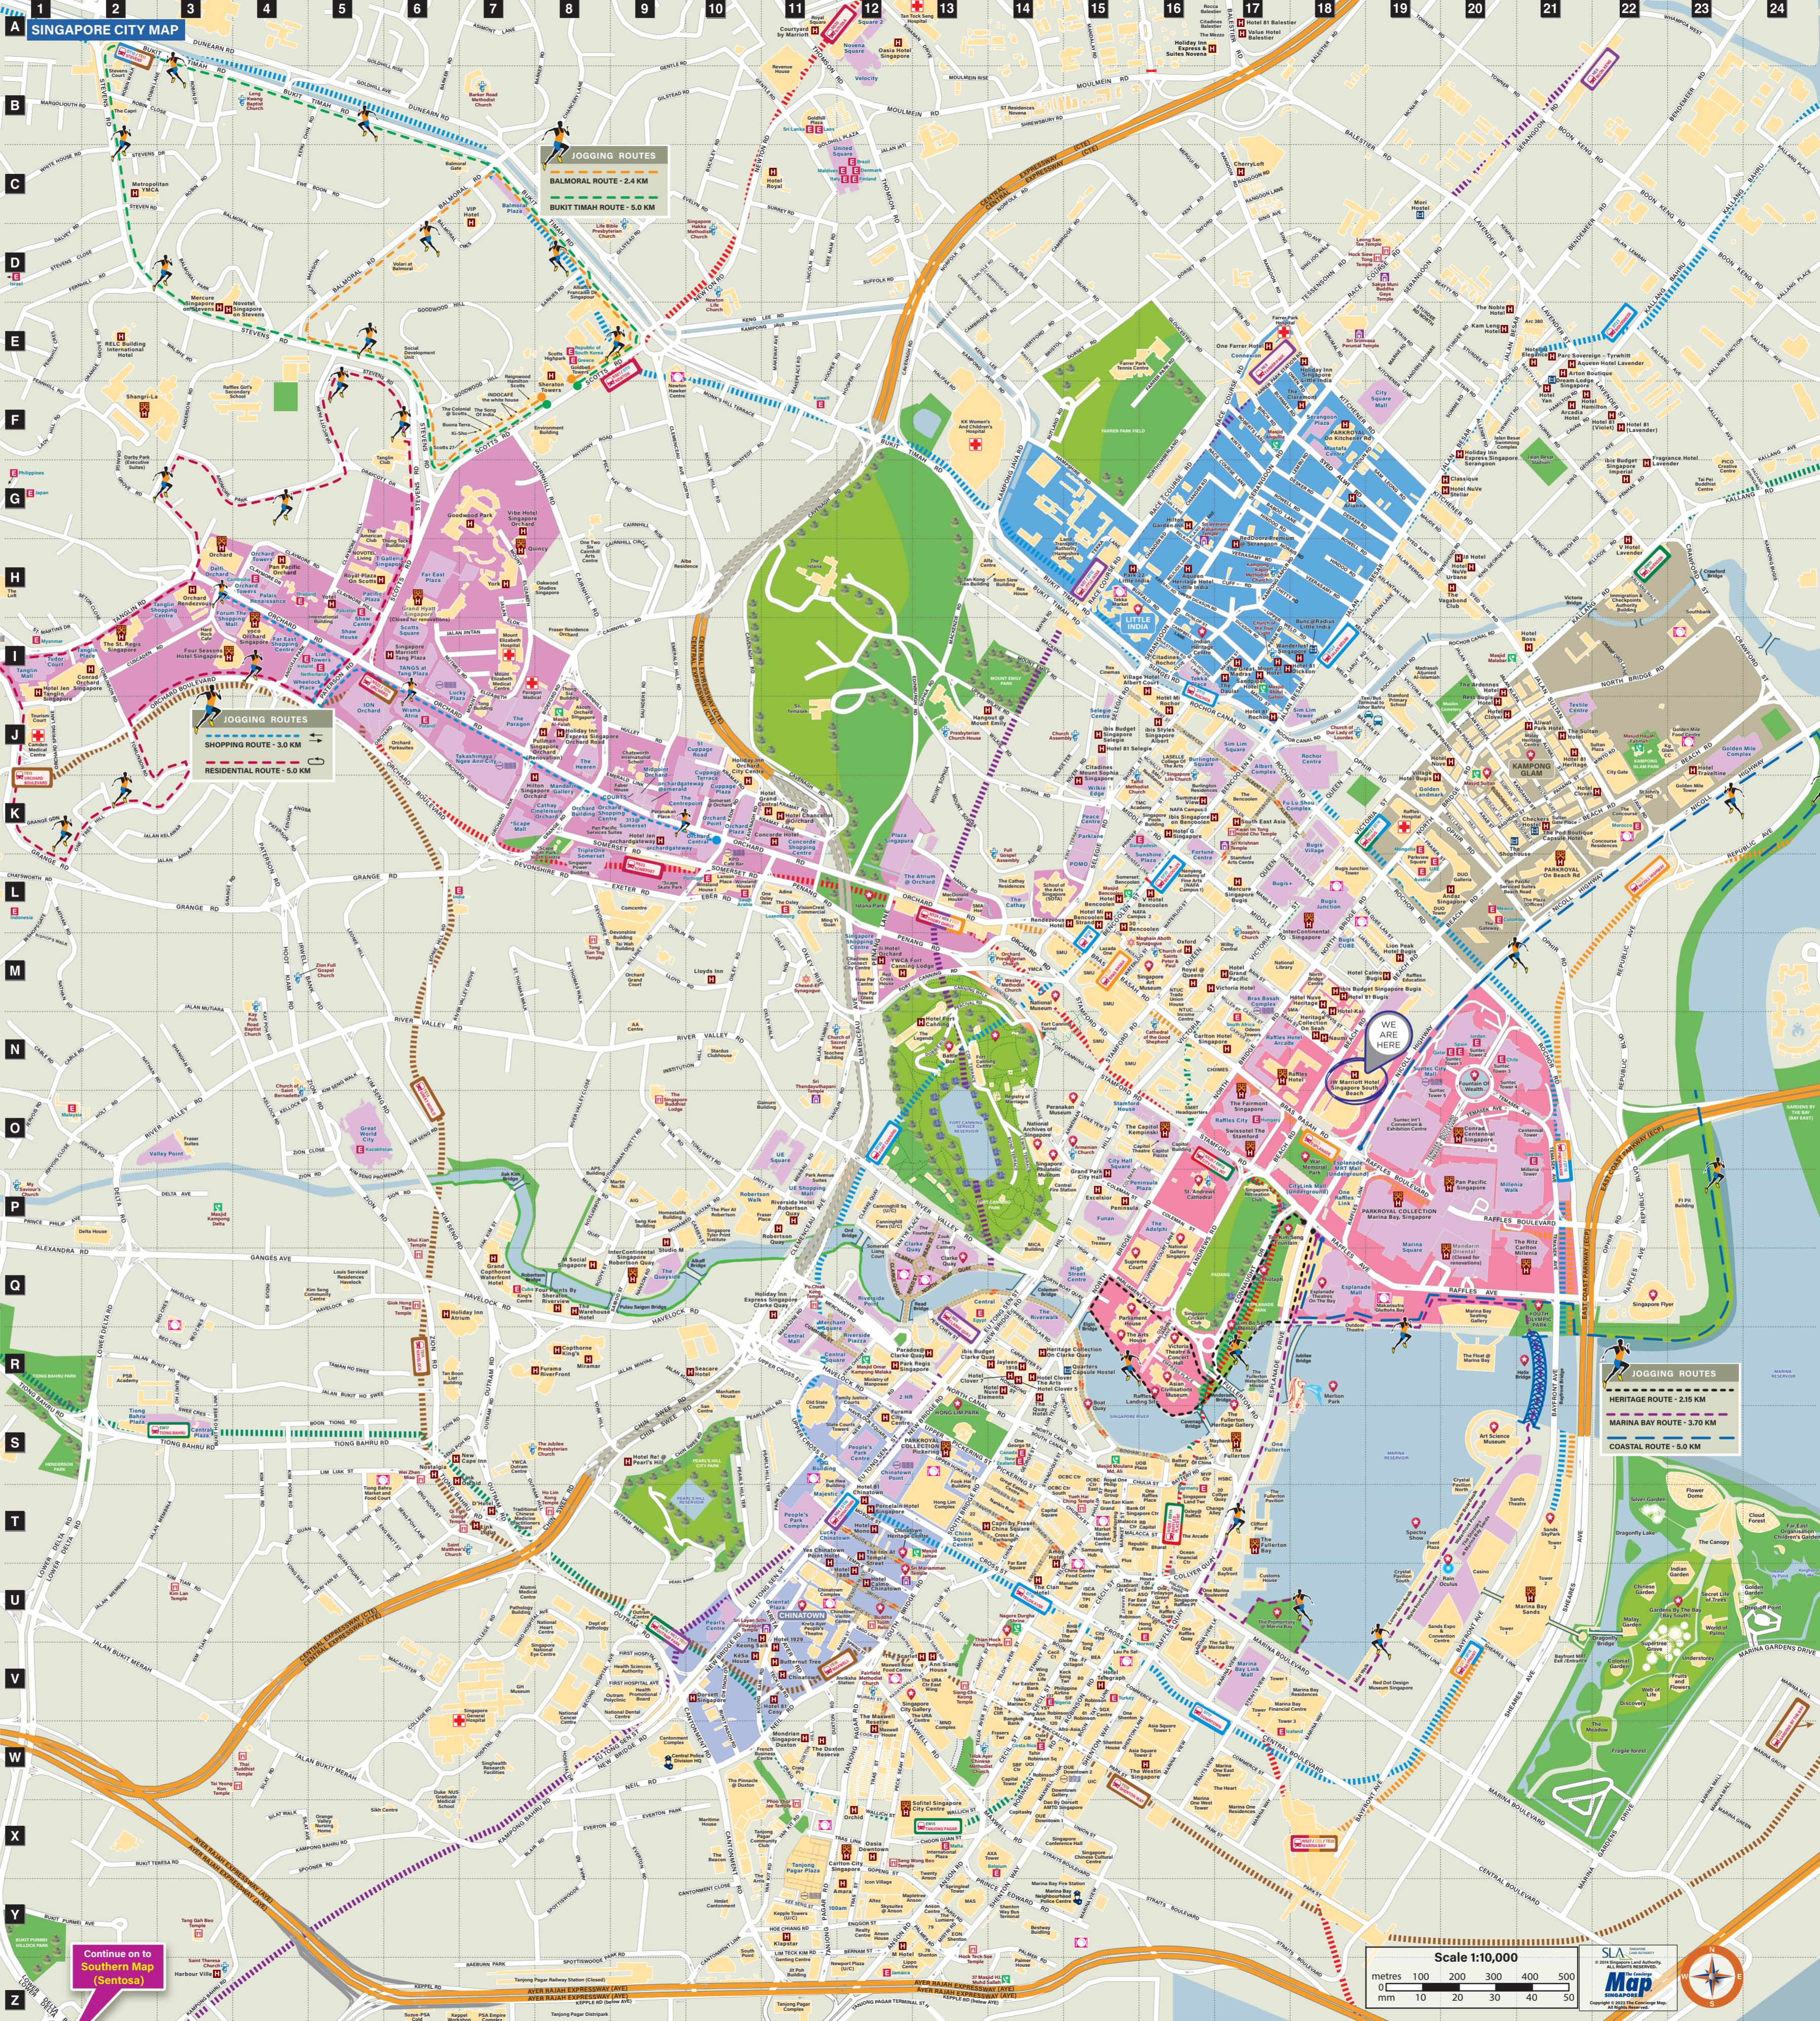

Nail & Massage Addiction

Show This Advertisement and receive 15% Off All Services

Terms and Conditions: Not valid for other offers and promotions. Not valid for package customers. Valid for services only.

Manicure
Pedicure

ESPLANADE MRT (CONVENTION SIDE) #02-351/352, Suntec City Mall 3 Temasek Boulevard, 039893 Tel: 6333 8880

ESPLANADE MRT (NAIL & MASSAGE) #B1-23, Esplanade MRT Station 90 Bras Basah Road, 189562 Tel: 6770 9822

A Taste of Regal Splendour

An Indian gastronomic journey

SHAHJI MAHARAJI
Level 3-21B, Fairmont Singapore (Raffles City Shopping Centre)
For reservations www.shahjimaraj.com / +65 6235 8840

AUTHORISED FOREIGN MONEY CHANGER

SPECIAL RATES for guests of JW Marriott South Beach (Please present your hotel keycard for verification)

CLIFFORD GEMS & MONEY EXCHANGE
#B2-06 Raffles City Shopping Centre 252 North Bridge Road, Singapore 179103
+65 6336 1230 +65 6334 4744

THE CONCIERGE Map digital

EXPLORE SINGAPORE

IT'S TIME TO INVEST IN SINGAPORE!

ERA REAL ESTATE
Your investment is our Priority.

With our combined experience of over 35 years in Real Estate, you can be assured of a gold class service with us!

We'll ensure a seamless walk through your banking arrangements to furnishing your new home.

Call us anytime for a non-obligatory discussion ...

Clement Yeo (Muhd Afiq)
906 99 906
CEA No: R023935Z

Seri Fatmawati
915 00 968
CEA No: R024537F

www.clementyeo.com

ERA Realty Network Pte Ltd
CEA Licence No: L3002382K
AP15962/280622/AdhocMedia

WELCOME TO SINGAPORE

FOCUS ON THE WHOLE OF SINGAPORE
FOCUS ON THE WHOLE OF THE CITY
FOCUS ON THE WHOLE OF THE ART & CULTURE DISTRICT

This JW Marriott Hotel Singapore South Beach Brochure is specially prepared for you by:

The Concierge Map 新加坡 导游图
SINGAPORE 新加坡 マップ
新加坡 导游图 シンガポール

Disclaimer: All reasonable measures have been taken to ensure the quality, reliability, and accuracy of the information in this publication as at the time of printing. Concierge Network Pte Ltd and JW Marriott Hotel Singapore South Beach cannot be held responsible or liable for any inaccuracies, omissions, alterations or errors that may occur as a result of any last minute changes or production technical glitches.

The advertisements in this publication should also not be interpreted as endorsed by or recommendations by Concierge Network Pte Ltd and JW Marriott Hotel Singapore South Beach.

The products & services offered in the advertisements are provided under the terms and conditions as determined by the Advertiser. Concierge Network Pte Ltd and JW Marriott Hotel Singapore South Beach cannot be held accountable or liable for any of the claims made or information presented in the advertisements.