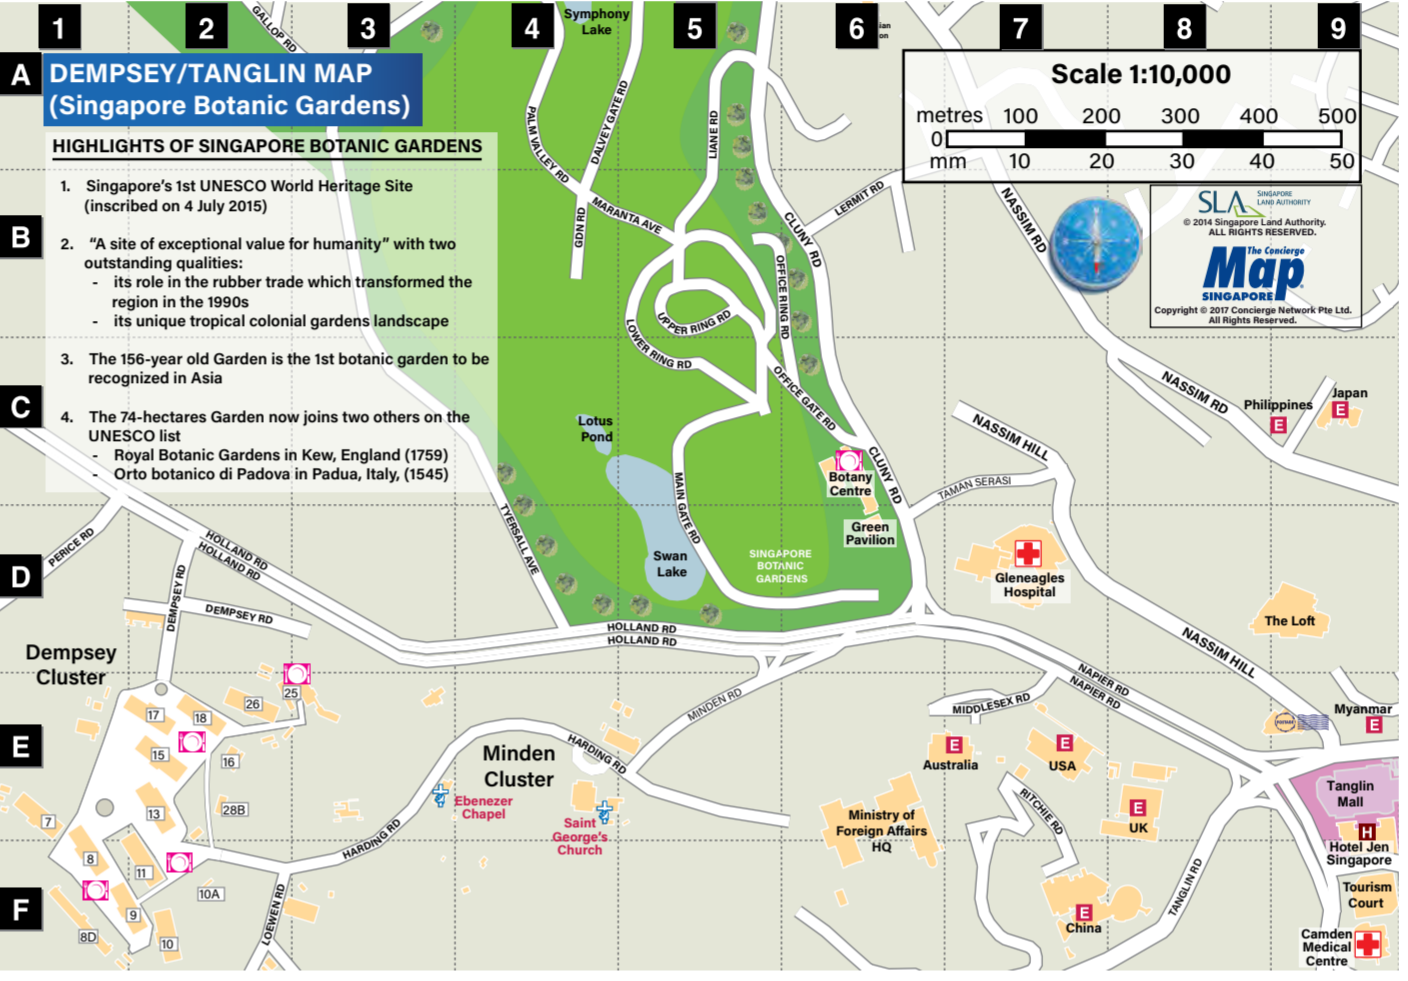

Take a photo and tag us!

Take Instagram-worthy photos at our hotel and tag us for a chance to be featured on our page. Follow us on our social media for the latest deals and updates.

Facebook: ParcSovereign
Instagram: @parcsovereign
WeChat: @parcsovereign