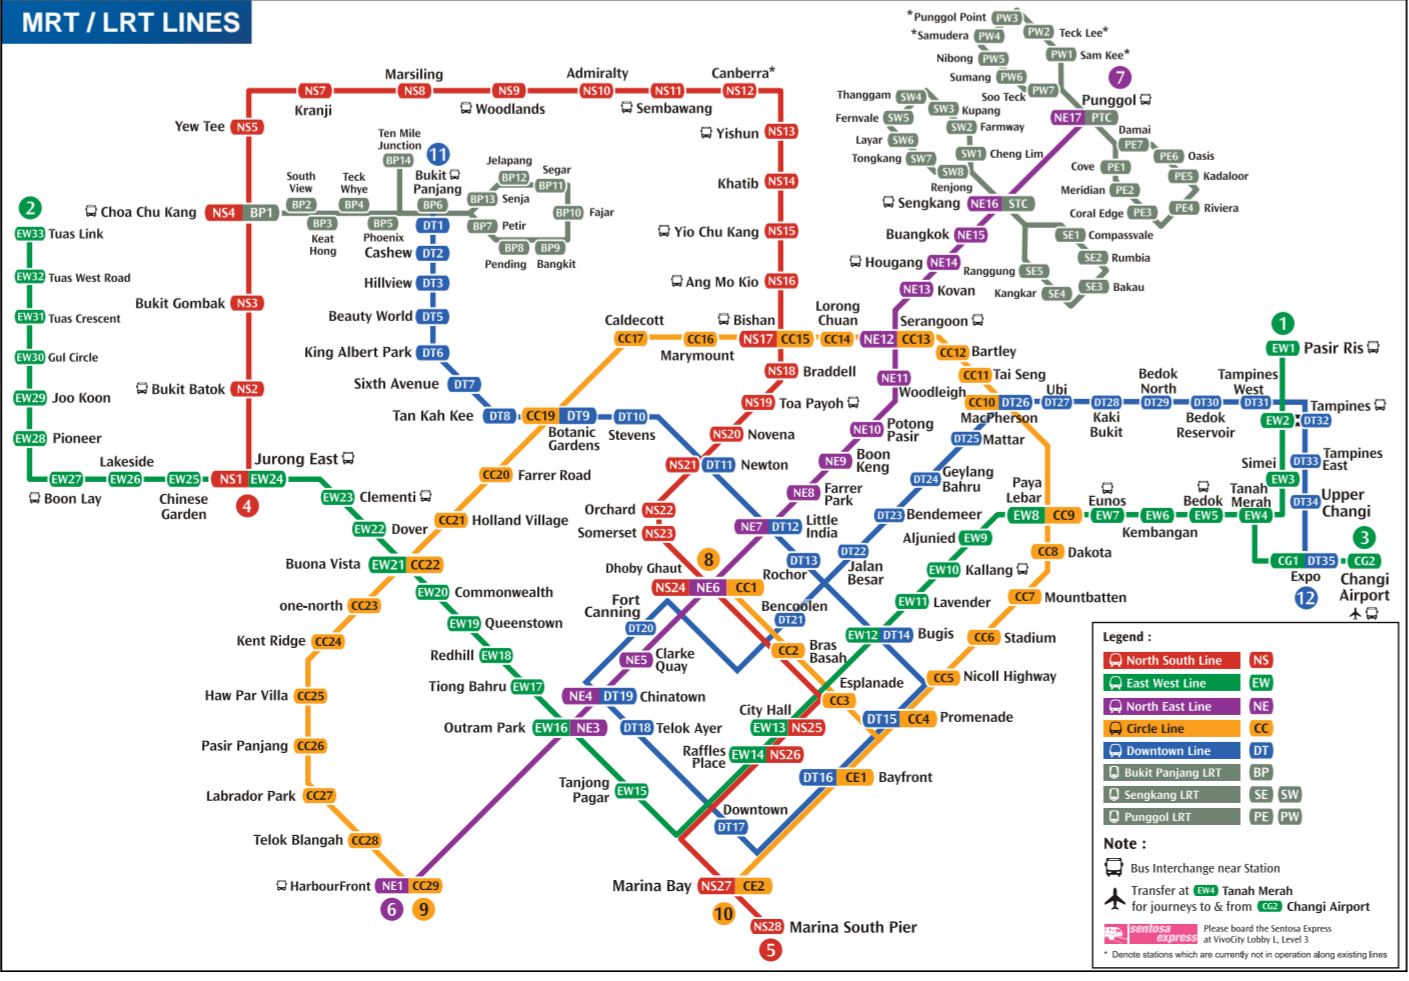

A joy to hold. A future to behold.

抓紧快乐，享受未来

Goldheart Bullion is the new premier retailer of gold and silver bullion in Singapore. Buying precious metals in our stores or via our web shop is convenient and safe. In addition, we assure peace of mind by authenticating, storing and buying back your bullion.

We believe that everyone should own some gold and silver. For your own financial portfolio or as a nest egg for the next generation. Simply because... it never gets old.

Goldheart Bullion 是新加坡首推专售各种金银币和金条的零售商。为了确您安心的心，我们所售的金银币和金条都经过严格的验证，保证它们的纯度为百分之99.9。今天就为您自己和下一代金融投资组合传承！

Get an exclusive offer when you present this coupon at our stores. While stocks last. 到我们的两家零售店，出示以下的副本便可享诱人的优惠！售完为止。

IT NEVER GETS OLD

Goldheart Bullion Plaza Singapura 68 Orchard Road (乌节路), #01-59	Goldheart Bullion Chinatown 231 New Bridge Road (牛车水)	www.goldheartbullion.com Tel (电话号码): +65 6855 7819

Attraction Tickets For Sale

Exclusive to Parc Sovereign Hotel Guests only

Special Price for Hotel Guests

...and MORE

Includes: Madame Tussauds, Gardens by the Bay, Night Safari.

Take a photo and tag us!

Take Instagram-worthy photos at our hotel and tag us for a chance to be featured on our page. Follow us on our social media for the latest deals and updates.

Facebook: ParcSovereign
Instagram: @parcsovereign
WeChat: @parcsovereign