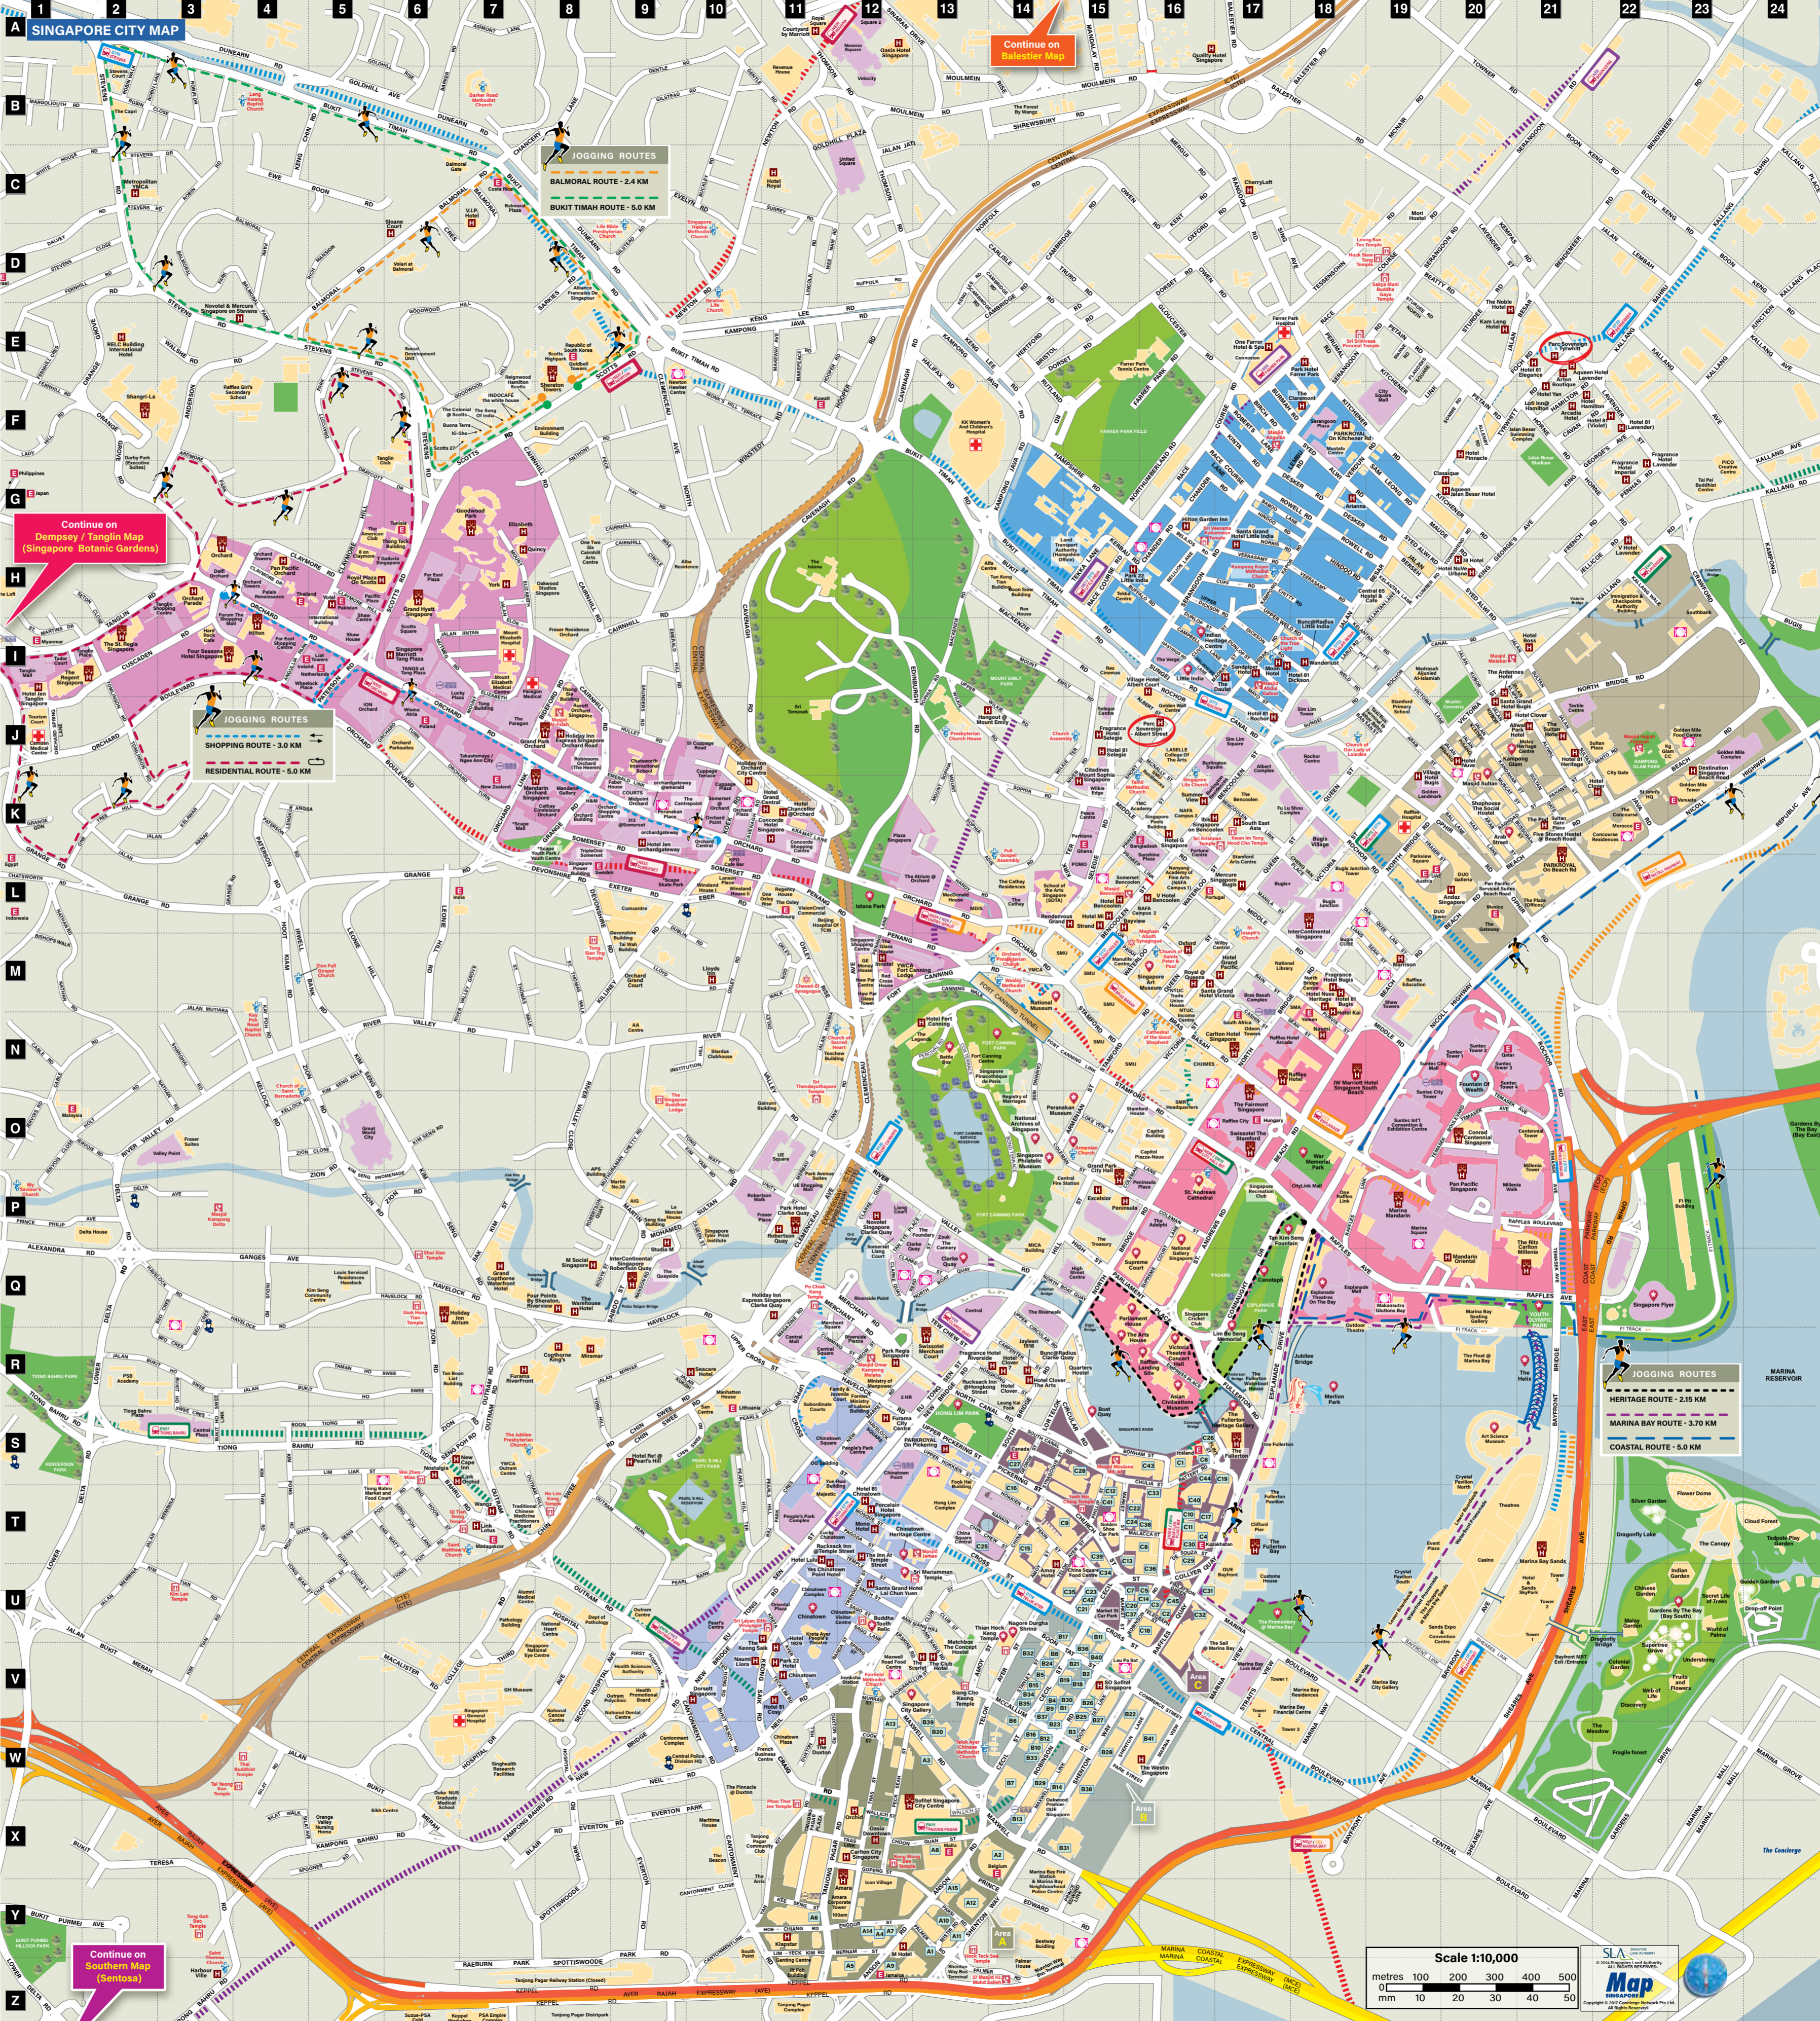

LEGEND & ESSENTIAL NUMBERS

COMMERCIAL BUILDINGS

Commercial Area A	101
Commercial Area B	102
Commercial Area C	103
104	105
106	107
108	109
110	111
112	113
114	115
116	117
118	119
120	121
122	123
124	125
126	127
128	129
130	131
132	133
134	135
136	137
138	139
140	141
142	143
144	145
146	147
148	149
150	151
152	153
154	155
156	157
158	159
160	161
162	163
164	165
166	167
168	169
170	171
172	173
174	175
176	177
178	179
180	181
182	183
184	185
186	187
188	189
190	191
192	193
194	195
196	197
198	199
200	201
202	203
204	205
206	207
208	209
210	211
212	213
214	215
216	217
218	219
220	221
222	223
224	225
226	227
228	229
230	231
232	233
234	235
236	237
238	239
240	241
242	243
244	245
246	247
248	249
250	251

ESSENTIAL NUMBERS

100	101	102	103	104	105	106	107	108	109	110	111	112	113	114	115	116	117	118	119	120	121	122	123	124	125	126	127	128	129	130	131	132	133	134	135	136	137	138	139	140	141	142	143	144	145	146	147	148	149	150	151	152	153	154	155	156	157	158	159	160	161	162	163	164	165	166	167	168	169	170	171	172	173	174	175	176	177	178	179	180	181	182	183	184	185	186	187	188	189	190	191	192	193	194	195	196	197	198	199	200

PLACES OF INTEREST

101	102	103	104	105	106	107	108	109	110	111	112	113	114	115	116	117	118	119	120	121	122	123	124	125	126	127	128	129	130	131	132	133	134	135	136	137	138	139	140	141	142	143	144	145	146	147	148	149	150	151	152	153	154	155	156	157	158	159	160	161	162	163	164	165	166	167	168	169	170	171	172	173	174	175	176	177	178	179	180	181	182	183	184	185	186	187	188	189	190	191	192	193	194	195	196	197	198	199	200

EMBARK ON A VOYAGE

OF MARITIME ADVENTURE

ENJOY OPENING SPECIAL RATES* AT THE NEW MARITIME EXPERIENTIAL MUSEUM NOW

PRESENT THIS MAP AT OUR ATTRACTION TICKET BOOTH TO ENJOY UP TO 10% OFF ONE-DAY TICKETS TO OTHER ATTRACTIONS*

THE MARITIME EXPERIENTIAL MUSEUM

Follow us @ #rwsentosa

rwsentosa.com/attractions

8 Sentosa Gateway, Sentosa Island, Singapore 098269

*Valid for The Maritime Experiential Museum. Terms and conditions apply. *Valid for Universal Studio, Singapore, S.E.A., Aquarium, Adventure, Cove, Waterpark. Terms and conditions apply.

TTC PROMOTION SET

2 PM to 5 PM, Monday to Friday

TYWHTIT | LITTLE CAFE

$9.00 Any Sliced Cake with coffee/Thai Iced Tea

or $13.90 Oreo/Raspberry Milkshake

MUST TRY

$8 TLC Special Chocolate Panna Cotta Served with Red Beans, Premium Coconut Ice Cream and Gula Melaka

$9 Waffle with Chocolate Nutella and Double Chocolate Ice Cream

165 Tywhitt Rd. #01-05, Singapore 207569. Tel: 9112 6029. Email: bo_denah@tywhitt.com

Map SINGAPORE TOURIST HUB

SLA Singapore Land Authority

11 North Bridge Road, Singapore 179096. Tel: 6837 0205

VISIT US for Rental and Sales of:

- Personal Mobility Devices (PMDs)
- Portable Wi-Fi Devices (Rental only)
- Unique Souvenirs
- Polarised and UV Protected Eyewear